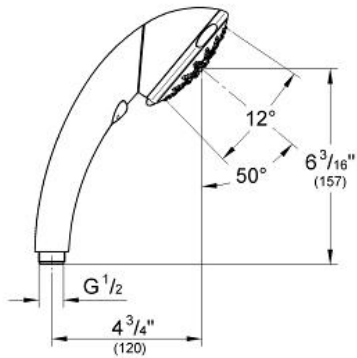

MOVARIO 100 FIVE Handshower 5 sprays

MODEL # 28444000

Pure Freude
an Wasser

Product Description:
MOVARIO 100 FIVE
Handshower 5 sprays

Standard Specification:

- 5 adjustable spray patterns: Normal / Jet / Rain / Massage / Champagne
- **RotaHead** System allows hand shower to function as a shower head or a body spray when used with a shower bar
- 2.5 gpm (9.5 l/min) flow limiter
- **GROHE StarLight** chrome finish
- **SpeedClean** anti-lime system
- Universal mounting system (fits all standard shower hoses)
- Max Flow Rate 2.5 gpm at 80 psi (9.5 L/min)